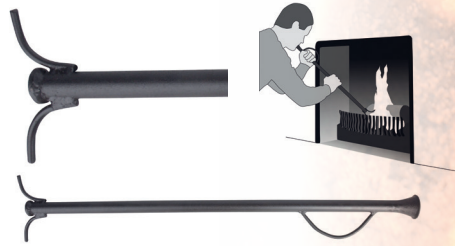

**FF27B**  
Fireplace Screen  
(Black)  
61.0 x 20.5 x 59.0 cm

NEW  
2019

**FF407**  
Fireplace Tools with  
Storage  
29.0 x 29.0 x 65.3 cm

NEW  
2019

**FF406**  
Fireplace Tools with  
Table  
19 x 19 x 68 cm

**FF70B**  
Fireplace Tools (4) with  
Stand (Black)  
22 x 22 x 79 cm

**FF265**  
Forged Iron Fireplace  
Tools  
20 x 14 x 67 cm

**FF28B**  
Fireplace Tools and  
Wall Plate (Black)  
34.0 x 3.3 x 90.0 cm