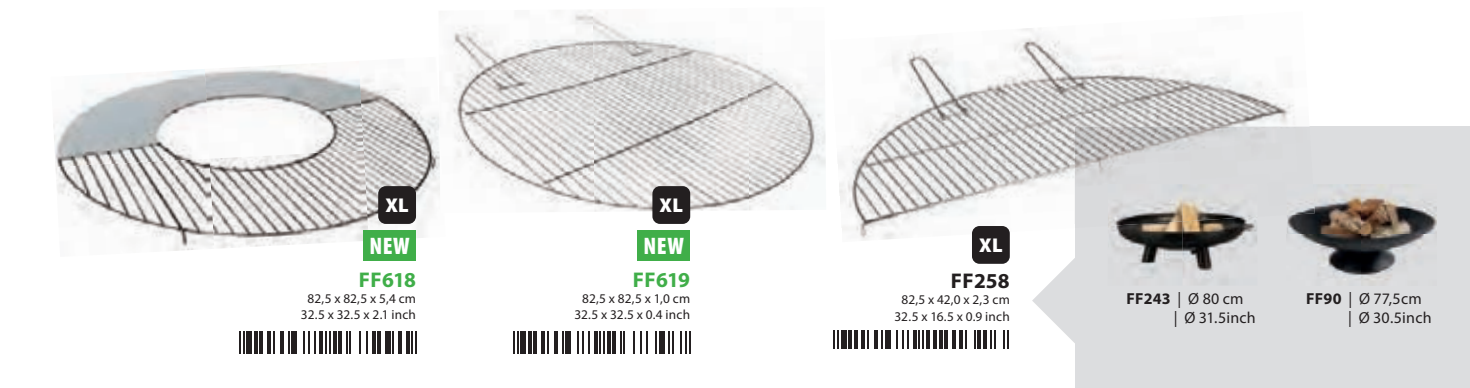

L

FF439

59,5 x 59,5 x 3,2 cm
23,4 x 23,4 x 1,3 inch

TRIPODS

GRILL GRID

PIZZA! on the bbq

BARBECUE ACCESSORIES

BAMBOO CUTTING BOARDS